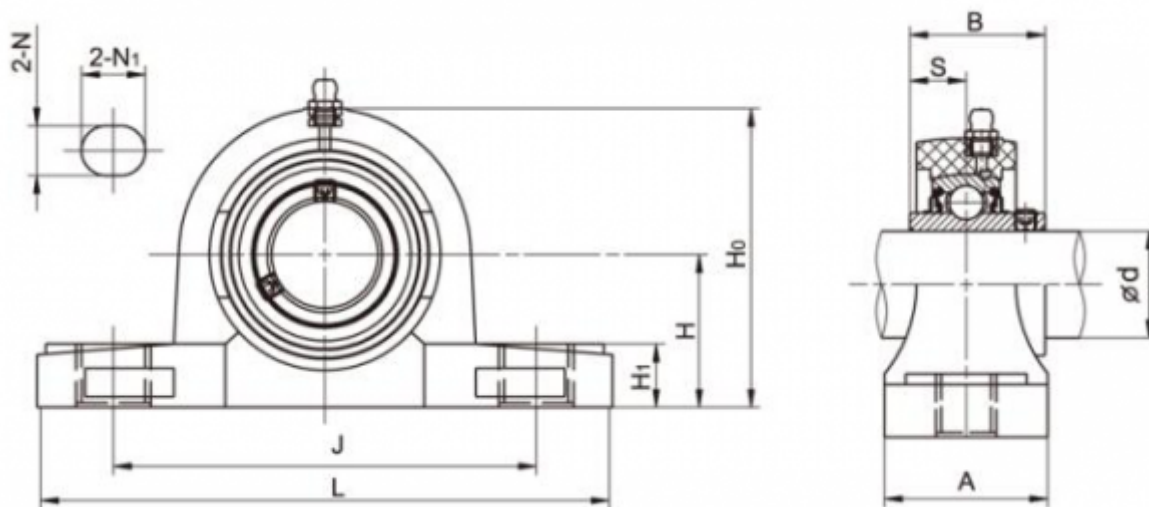

Article number: 54810622013

Description: Pillow block TP-SUCP201 LDK f/shaft dia.12 mm
Insert stainless, house green thermopl.

Measures

A = 38	L = 127
B = 31	N = 11
Bolt = M10	N1 = 14
d = 12	S = 12.7
H = 33.3	
H0 = 65.5	
H1 = 15	
J = 95	